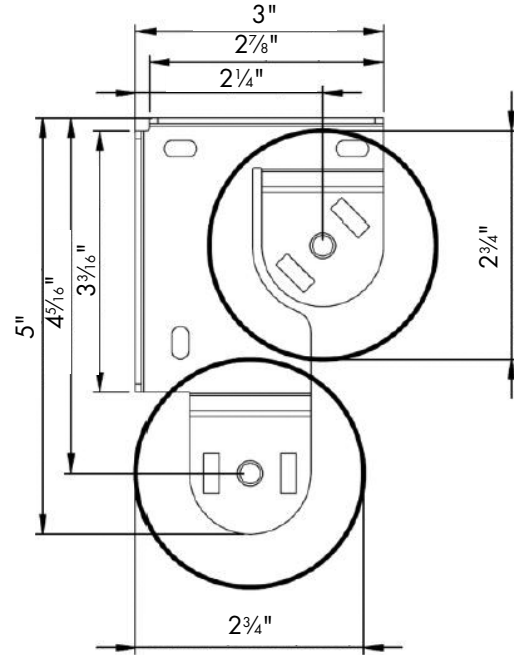

Envision Skyline Roller Shades

DUAL ROLLER WITH SKYLINE CORD LOOP & SIMPLICITY MOTORIZATION

ROLLER SHADES

Hardware Features		
Roll Style:	Standard and reverse roll is required (reverse roll information is found on page 88)	
Bead Chain Color:	White, Ivory, Black, Satin Nickel and Bronze	
Clutch Color:	White, Ivory, Black, Satin Nickel and Bronze	
Bracket Cover Colors:	White and Black	
Bracket Colors:	White and Black	
Bottom Rail Style:	Fabric Wrapped or Exposed Bottom Rail	
Bottom Rail Color:	Fabric Wrapped: White, Black, Ivory, Brushed Aluminum and Bronze Exposed: White, Black, Ivory, Brushed Aluminum and Bronze	
Tensioner Colors:	White, Ivory, Black, Satin Nickel and Bronze	
Motorization	Skyline Standard Roller Hardware can be motorized with Simplicity Rechargeable Motorization. PowerTouch Rechargeable is NOT available.	
Mounting Dimensions		
Minimum depth for flush inside mount including installation brackets: 3"		
Minimum depth required for side mounting: 1"		
Standard Roller Finished Dimensions (+/- 1/8")	Standard Tube (1" and 1 1/2" diameter)	Oversized Tube (2" diameter)
Inside Mount and Outside Mount		
Bracket to Bracket Measurement:	Ordered width	Ordered width
End to End Roller Width:	Ordered width minus 1"	Ordered width minus 1 1/16"
Fabric Width:	Ordered width minus 1 1/16"	Ordered width minus 1 1/8"
Bottom Rail Width:	Ordered width minus 1 1/16"	Ordered width minus 1 1/8"