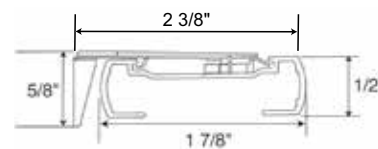

Mounting Requirements

Standard Cord Lock Hardware	
Minimum Shallow Mounting Surface	¾"
Minimum Flush Inside Mount - no valance	2"
Minimum Flush Inside and Side Mount with standard valance	3⅛"
Minimum Outside Mounting Surface	¾"
Cordless and Cord Loop Head Rail (All)	
Minimum Shallow Mounting Surface	½"
Minimum Flush Inside Mount - no valance	2¼"
Minimum Flush Inside and Side Mount with standard valance	3⅛"
Minimum Outside Mounting Surface	7⁄8"
Minimum Side Mount Surface	1¼"

Finished Dimensions

Inside Mount	
Fabric	Ordered width minus ¾"
Width*	Ordered width minus 3⁄16"
Length	Plus or minus 1⁄8"
Outside Mount	
Fabric	Ordered width
Width*	Ordered width plus 3⁄16"
Length	Plus or minus 1⁄8"

*Head rail measurements include end caps. Length and width measurements will vary by plus or minus 1⁄8".

Roman Headrail Dimensions

Cord Lock Rail

Cord Lock Rail

- Depth of rail: 1 7⁄8"
- Depth of rail and bracket: 2 3⁄8"
- Height: 1 1⁄2"
- Height of bracket: 5⁄8"