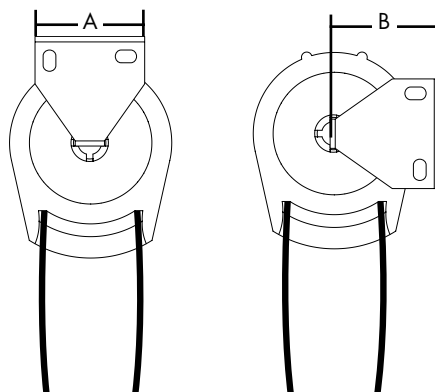

Envision Roller Shades

OPTIONAL R-SERIES HARDWARE SYSTEM

Standard Tube (1" and 1½" diameter):

A = 1½"
B = 1½" Or 2"

Oversized Tube (2" diameter):

A = 2"
B = 1⅝" Or 2⅛"

Hardware Features			
Roll Style:	Standard or reverse (reverse roll information is found on page 88)		
Bead Cord Style and Color:	White, black, bronze or steel bead chain		
Clutch Color:	White or black. Outside mount shades include white or black bracket covers		
Bottom Rail Style:	Fabric Wrapped or Exposed Bottom Rail		
Bottom Rail Color:	Fabric Wrapped: White, vanilla, bronze, black or brushed aluminum Exposed: White, vanilla, bronze, black or brushed aluminum		
Motorization	Skyline Standard Roller Hardware can be motorized with Simplicity Rechargeable Motorization, Low Voltage Hardwired Motorization or PowerTouch™ Rechargeable.		
Mounting Dimensions			
For proper placement of mounting brackets for inside and exact mount, see www.comfortexdealers.com/installationinstructions.html in the roller shade section.			
The standard 1" and 1½" tubes are available with two brackets in 1½" and 2" projection.			
Minimum depth for flush inside mount including installation brackets: 2½"			
The oversized 2" tube is available with two brackets in 1⅝" and 2⅛" projection.			
Minimum depth for flush inside mount including installation brackets: 3"			
Standard Roller Finished Dimensions (+/- 1/8")	Standard Tube (1" and 1½" diameter) Cord Loop and Motorization	Oversized Tube (2" & 2½" diameter) Cord Loop	Oversized Tube (2" & 2½" diameter) Heavy Duty Motorization
Inside Mount*			
* Inside mount brackets must be mounted up or to the back of the mounting surface. Select side mount if mounting to the side of the mounting surface.			
Bracket to Bracket Measurement:	Ordered width minus ⅜"	Ordered width minus ⅜"	Ordered width minus ⅜"
End to End Roller Width:	Ordered width minus 1¼"	Ordered width minus 1⅞"	Ordered width minus 2⅜"
Fabric Width:	Ordered width minus 1⅝"	Ordered width minus 1½"	Ordered width minus 2¼"
Bottom Rail Width:	Ordered width minus 1⅝"	Ordered width minus 1½"	Ordered width minus 2¼"
Outside Mount			
Bracket to Bracket Measurement:	Ordered width plus ⅜"	Ordered width plus ⅜"	Ordered width plus ⅜"
End to End Roller Width:	Ordered width minus 7/8"	Ordered width minus 1⅞"	Ordered width minus 1⅜"
Fabric Width:	Ordered width minus 1⅝"	Ordered width minus 1⅞"	Ordered width minus 1⅞"
Bottom Rail Width:	Ordered width minus 1⅝"	Ordered width minus 1⅞"	Ordered width minus 1⅞"
Side and Exact Mount			
Bracket to Bracket Measurement:	Ordered width	Ordered width	Ordered width
End to End Roller Width:	Ordered width minus 1⅞"	Ordered width minus 1¼"	Ordered width minus 2"
Fabric Width:	Ordered width minus 1⅞"	Ordered width minus 1⅝"	Ordered width minus 2⅞"
Bottom Rail Width:	Ordered width minus 1⅞"	Ordered width minus 1⅝"	Ordered width minus 2⅞"