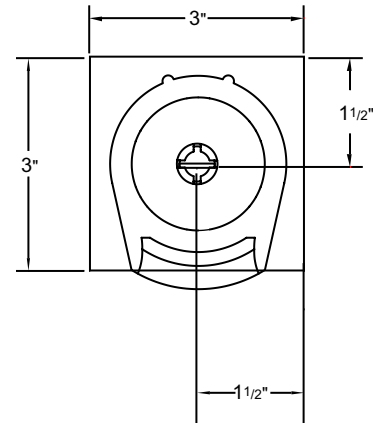

Envision Roller Shades

3" R-SERIES FASCIA HEAD RAIL

Hardware Features		
Fascia Colors:	Black, Bronze, Satin Nickel, White and Ivory. Dust Cover Not Available.	
Roll Style:	Standard only	
Bead Chain Color:	White, black, bronze or steel bead chain	
Bottom Rail Style:	Fabric Wrapped or Exposed Bottom Rail	
Bottom Rail Color:	Fabric Wrapped: White, vanilla, bronze, black or brushed aluminum Exposed: White, vanilla, bronze, black or brushed aluminum	
Motorization	Simplicity Rechargeable Motorization is NOT available.	
Head Rail Surcharge	See price grids for surcharge information.	
Mounting Dimensions		
Minimum depth for flush inside mount including installation brackets: 3"		
Minimum surface height required for outside mount: 3"		
Three Inch Fascia Finished Dimensions (+/- 1/8")	Standard Tube (1" and 1 1/2" diameter)	Oversized Tube (2" diameter)
Inside Mount		
Bracket to Bracket Measurement:	Ordered width minus 3/16"	Ordered width minus 3/16"
End to End Roller Width:	Ordered width minus 1 1/4"	Ordered width minus 1 3/8"
Fabric Width:	Ordered width minus 1 5/16"	Ordered width minus 1 7/16"
Bottom Rail Width:	Ordered width minus 1 5/16"	Ordered width minus 1 7/16"
Outside Mount		
Bracket to Bracket Measurement:	Ordered width plus 3/16"	Ordered width plus 3/16"
End to End Roller Width:	Ordered width minus 7/8"	Ordered width minus 1"
Fabric Width:	Ordered width minus 1 5/16"	Ordered width minus 1 1/16"
Bottom Rail Width:	Ordered width minus 1 5/16"	Ordered width minus 1 1/16"
Side and Exact Mount		
Bracket to Bracket Measurement:	Ordered width	Ordered width
End to End Roller Width:	Ordered width minus 1 1/16"	Ordered width minus 1 3/16"
Fabric Width:	Ordered width minus 1 1/8"	Ordered width minus 1 1/4"
Bottom Rail Width:	Ordered width minus 1 1/8"	Ordered width minus 1 1/4"