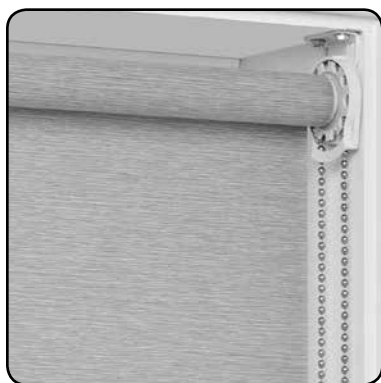

G200 clutch and Skyline Spring Assist require an additional 1/8" deduction from Cordloop 2" diameter shades.

Envision Roller Shades

OPTIONAL R-SERIES HARDWARE SYSTEM

Standard Tube (1" and 1½" diameter):

A = 1½"
B = 1½" Or 2"