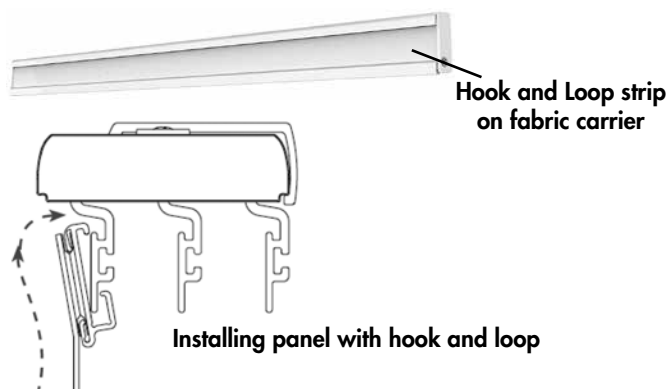

Envision "Smooth-Operator" Panel Track System

HARDWARE

PANEL TRACK SHADES

The Envision Panel Track Shade system offers versatility and a beautiful modern design for effective light control and outstanding performance. Panel track systems are a beautiful option for large windows and room dividers. This system offers a thin profile head rail and is available with all Envision Designer fabrics.

Stacking Options

Envision Panel Track Shades are available with 3 stacking configurations: split, left and right stacks.

- Split stack panels draw open to both sides equally. Controls may be placed on either side and is only available in cord control.
- Side stack is available as left or right stack and is available in wand or cord control.

Panel Attachment

A hook and loop strip is sewn onto every panel to provide a secure attachment. The patented panel attach method makes it easy to attach the panels even after installation of the rail.

Head Rail Colors

Select from the white or aluminum system hardware system. (Wand is always white.)

Bottom Rail

The panel track bottom rails are designed for smooth operation and allows all panels to glide smoothly past each other.

- Bottom rails are designed to match perfectly with the head rail in finished white or aluminum.
- Finished bottom rails will be 1/2" higher than measured drop on inside mount shades.
- Bottom rails are not connected to each other on this panel track system.
- Fabric wrapped bottom rails are available as an option.

Fabric Panels

All Envision Designer Collection fabrics are available with the Envision Panel Track Shade System.