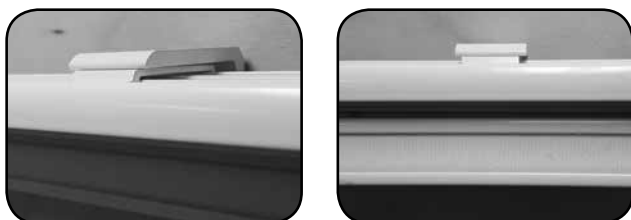

Mounting Options

The following mounting options are available. All mounting brackets are coordinated with the head rail in white or aluminum:

- Wall Bracket with End Caps
- Ceiling Bracket with End Caps

Panel Stack Back

The stack back will be equal to a single panel width. It will never be less than 12" and never exceed 48".

To determine an approximate stack back:

Ordered Width ÷ Number of Panels = Stack Back within +/- 2". (with 2" standard overlap)

Light Gap

Head Rail/Fabric Panels: There is no light gap between the fabric panels and the bottom of the head rail.

Outside Mount Bracket/Head Rail: There is a $\frac{1}{4}$ " light gap between the top of the track to the top of the outside mount installation bracket.

Inside Mount Bracket/Head Rail: There is a $\frac{1}{8}$ " gap between the top of the track to the top of the inside mount installation bracket.

Bottom Light Gap: There will be a $\frac{1}{2}$ " light gap at the bottom of the hanging panels on an inside mount shade.

Side Light Gap: There will be $\frac{3}{16}$ " side light gap at the sides of the panel track.

To avoid side light gap on outside mount shades, Comfortex recommends increasing the ordered width by 5", or 2 $\frac{1}{2}$ " on both sides.

Outside Mount Installation Bracket Appearance

Fabric Deductions and Specifications

Panels are fabricated with a 2" overlap as standard. Custom overlaps are available in 1 $\frac{1}{2}$ ", 2 $\frac{1}{2}$ " or 3".

Inside Mount:

Head rail width = ordered width minus $\frac{1}{4}$ "

Panel height allowance = ordered length minus $\frac{1}{2}$ "

Outside Mount:

No additional deductions are taken for fabric width

Panel height allowance = ordered length

Natural Fabrics

Lanai and Cabana fabrics are made from natural materials, such as paper, jute and cotton. Small irregularities as well as possible slight fraying at the edges may occur and are considered "natural characteristics". Natural materials may crack, split, twist, bow and flare. Natural materials may experience color changes over time due to aging, direct sunlight and other climatic conditions. Climatic conditions may cause the shade length to stretch or shrink.

Please Note: "Normal Characteristics" are not considered defects in the product or workmanship.

Pricing Example

Side Stack Panel Track

Price Group 4: 110" wide x 97" panel track = $2,121

Track will have 5 panels for side stack = $186

TOTAL LIST PRICE BEFORE DEALER DISCOUNT = $2,307