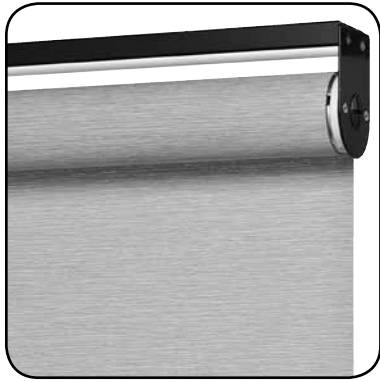

Envision Roller Shades

CORDLESS ROLLER WITH DECO-BAR MOUNTING HARDWARE

Shades Measuring 15½" to 72":

- A = 1 ½"
- B = 1 ⅝"
- C = 2 ¼"
- D = 1 ¼" Roller

Shades Measuring 72" to Maximum Width:

- A = 1 ¾"
- B = 1 ¾"
- C = 2 ¾"
- D = 1 ½" Roller