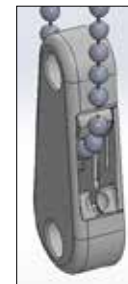

Cord Tensioner
for cordloop
shades