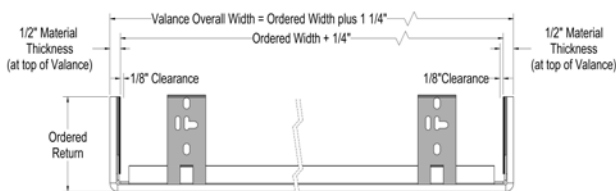

Outside Mount

Figure D