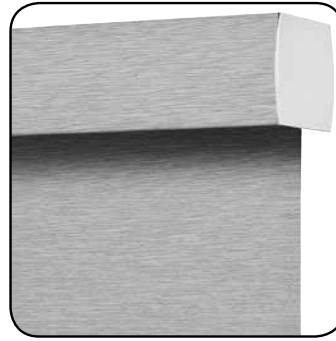

Fabric Wrap