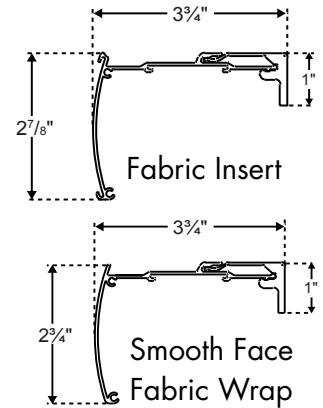

Hardware Features

Roll Style:	Standard only
Head Rail Color:	White, Ivory, Black, Satin Nickel and Bronze with matching fabric insert strip
R-Series Clutch Color:	White or Black
Bottom Rail Style:	Fabric Wrapped or Exposed Bottom Rail
Bottom Rail Color:	Fabric Wrapped: White, vanilla, bronze, black or brushed aluminum Exposed: White, vanilla, bronze, black or brushed aluminum
Bead Chain Color:	White, black, bronze or steel bead chain
Operation Options:	Cord Loop: Select bead chain color, bottom rail style and color Cordless: Select bottom rail style, color and Cordless Tassels or Pulls (see page 93)
Motorization	Skyline Standard Roller Hardware can be motorized with Simplicity Rechargeable Motorization or PowerTouch™ Rechargeable.

Mounting Dimensions

Minimum depth for flush inside mount including installation brackets: 3 3/4"
Minimum depth required for shallow mounting: 1"
Minimum depth for side mount: 1 1/8" • Maximum shade width for side mount: 48"
Minimum height required for outside mounting: 1"

Designer Cassette Finished Head Rail Measurements for R-Series Cord Loop, Cordless and Motorized Shades (+/- 1/8")

Inside Mount	
Head Rail Measurement:	Ordered width minus 3/16" (measurement includes end caps)
Outside Mount	
Head Rail Measurement:	Ordered width plus 3/16" (measurement includes end caps)
Side Mount	
Head Rail Measurement:	Ordered width minus 1 1/16" (measurement includes end caps)
Exact End to End Mount	
Head Rail Measurement:	Ordered width (measurement includes end caps)

Designer Cassette Finished Fabric Measurements

Mount	Cord Loop & Motorized	Cordless
Inside Mount:	Ordered width minus 1 1/16"	Ordered width minus 1"
Outside Mount:	Ordered width minus 1 1/16"	Ordered width minus 5/8"
Side Mount:	Ordered width minus 1 9/16"	Ordered width minus 1 1/2"
Exact End to End Mount:	Ordered width minus 7/8"	Ordered width minus 13/16"