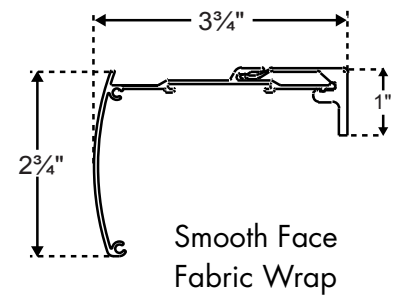

Envision Roller Shades

RETRACTABLE CORD HARDWARE SYSTEM | DESIGNER CASSETTE

ROLLER SHADES

Hardware Features	
Roll Style:	Standard only
Head Rail Color:	White, Ivory, Black, Satin Nickel and Bronze with Smooth Face Insert Strip or Fabric Wrapped Designer Cassette. Retractable Cord Clutch is available in White and Black only
Bottom Rail Style:	Fabric Wrapped or Exposed Bottom Rail
Bottom Rail Color:	Fabric Wrapped: White, vanilla, bronze, black or brushed aluminum Exposed: White, vanilla, bronze, black or brushed aluminum
Bead Chain Color:	Cord and Tassel are coordinated with all Envision fabrics

Mounting Dimensions	
Minimum depth for flush inside mount including installation brackets: 3 3/4"	
Minimum depth required for shallow mounting: 1"	
Minimum depth for side mount: 1 1/8" • Maximum shade width for side mount: 48"	
Minimum height required for outside mounting: 1"	

Designer Cassette Finished Head Rail Measurements for Retractable Cord (+/- 1/8")

Inside Mount	
Head Rail Measurement:	Ordered width minus 3/16" (measurement includes end caps)
Outside Mount	
Head Rail Measurement:	Ordered width plus 3/16" (measurement includes end caps)
Side Mount	
Head Rail Measurement:	Ordered width minus 1 1/16" (measurement includes end caps)
Exact End to End Mount	
Head Rail Measurement:	Ordered width (measurement includes end caps)

Designer Cassette Finished Fabric Measurements

Mount	Retractable Cord
Inside Mount:	Ordered width minus 1 7/16"
Outside Mount:	Ordered width minus 1 1/16"
Side Mount:	Ordered width minus 1 15/16"
Exact End to End Mount:	Ordered width minus 1 1/4"