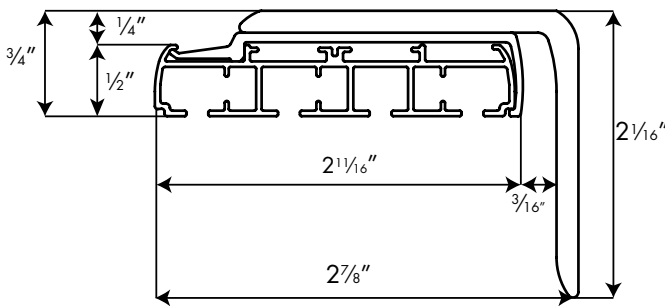

Four Track System

Four channel tracks are used for:
4 panel side stack
6 panel split stack

Mounting Dimensions
Minimum height required for outside mounting: 2 1/16"
Extension Bracket projects back of bracket 1 1/16" from wall