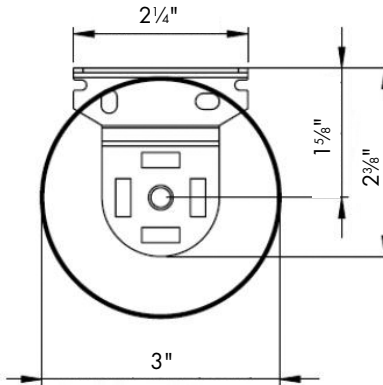

Envision Roller Shades STANDARD SKYLINE HARDWARE SYSTEM

ROLLER SHADES

Hardware Features			
Roll Style:	Standard or reverse (reverse roll information is found on page 88)		
Bead Chain Color:	White, Black, Ivory, Satin Nickel and Bronze		
Clutch Color:	White, Black, Ivory, Satin Nickel and Bronze		
Bracket Cover Colors:	White, Black, Ivory, Satin Nickel and Bronze		
Bracket Colors:	White, Black, Ivory and Bronze		
Bottom Rail Style:	Fabric Wrapped or Exposed Bottom Rail		
Bottom Rail Color:	Fabric Wrapped: White, Black, Ivory, Brushed Aluminum and Bronze Exposed: White, Black, Ivory, Brushed Aluminum and Bronze		
Motorization	Skyline Standard Roller Hardware can be motorized with Simplicity Rechargeable Motorization, Low Voltage Hardwired Motorization or PowerTouch™ Rechargeable.		
Mounting Dimensions			
The standard 1" and 1 1/2" tubes are available with two brackets in 1 5/8" or 2 1/8" projection.			
Minimum depth for flush inside or side mount including brackets covers: 2 1/2"			
The oversized 2" tube is available with one bracket in a 2 1/8" projection.			
Standard Roller Finished Dimensions (+/- 1/8")	Standard Tube Cord Loop (1" and 1 1/2" diameter)	Standard Tube Motorized (1 1/2" diameter)	Oversized Tube Cord Loop (2" diameter)
Inside Mount			
Bracket to Bracket Measurement:	Ordered width	Ordered width	Ordered width
End to End Roller Width:	Ordered width minus 1"	Ordered width minus 1 1/8"	Ordered width minus 1 1/16"
Fabric Width:	Ordered width minus 1 1/16"	Ordered width minus 1 3/16"	Ordered width minus 1 1/8"
Bottom Rail Width:	Ordered width minus 1 1/16"	Ordered width minus 1 3/16"	Ordered width minus 1 1/8"
Outside Mount and Inside Mount with Bracket Covers			
End Cap Cover to End Cap Cover:	Ordered width	Ordered width	Ordered width
Bracket to Bracket Measurement:	Ordered width minus 1/8"	Ordered width minus 1/4"	Ordered width minus 1/8"
End to End Roller Width:	Ordered width minus 1 1/8"	Ordered width minus 1 1/4"	Ordered width minus 1 3/16"
Fabric Width:	Ordered width minus 1 3/16"	Ordered width minus 1 5/16"	Ordered width minus 1 1/4"
Bottom Rail Width:	Ordered width minus 1 3/16"	Ordered width minus 1 5/16"	Ordered width minus 1 1/4"