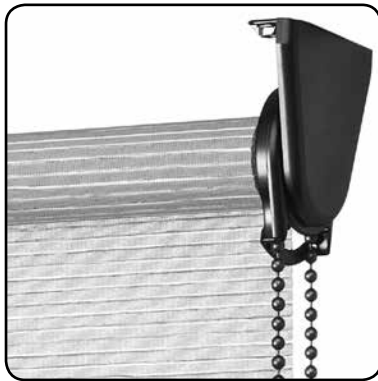

Envision Roller Shades STANDARD SKYLINE HARDWARE SYSTEM

ROLLER SHADES

Hardware Features			
Roll Style:	Standard or reverse (reverse roll information is found on page 88)		
Bead Chain Color:	White, Black, Ivory, Satin Nickel and Bronze		
Clutch Color:	White, Black, Ivory, Satin Nickel and Bronze		
Bracket Cover Colors:	White, Black, Ivory, Satin Nickel and Bronze		
Bracket Colors:	White, Black, Ivory and Bronze		
Bottom Rail Style:	Fabric Wrapped or Exposed Bottom Rail		
Bottom Rail Color:	Fabric Wrapped: White, Black, Ivory, Brushed Aluminum and Bronze Exposed: White, Black, Ivory, Brushed Aluminum and Bronze		
Motorization	Skyline Standard Roller Hardware can be motorized with Simplicity Rechargeable Motorization, Low Voltage Hardwired Motorization or PowerTouch™ Rechargeable.		
Mounting Dimensions			
The standard 1" and 1 1/2" tubes are available with two brackets in 1 5/8" or 2 1/8" projection.			
Minimum depth for flush inside or side mount including brackets covers: 2 1/2"			
The oversized 2" tube is available with one bracket in a 2 1/8" projection.			
Standard Roller Finished Dimensions (+/- 1/8")	Standard Tube Cord Loop (1" and 1 1/2" diameter)	Standard Tube Motorized (1 1/2" diameter)	Oversized Tube Cord Loop (2" diameter)
Inside Mount			
Bracket to Bracket Measurement:	Ordered width	Ordered width	Ordered width
End to End Roller Width:	Ordered width minus 1"	Ordered width minus 1 1/8"	Ordered width minus 1 1/16"
Fabric Width:	Ordered width minus 1 1/16"	Ordered width minus 1 3/16"	Ordered width minus 1 1/8"
Bottom Rail Width:	Ordered width minus 1 1/16"	Ordered width minus 1 3/16"	Ordered width minus 1 1/8"
Outside Mount and Inside Mount with Bracket Covers			
End Cap Cover to End Cap Cover:	Ordered width	Ordered width	Ordered width
Bracket to Bracket Measurement:	Ordered width minus 1/8"	Ordered width minus 1/4"	Ordered width minus 1/8"
End to End Roller Width:	Ordered width minus 1 1/8"	Ordered width minus 1 1/4"	Ordered width minus 1 3/16"
Fabric Width:	Ordered width minus 1 3/16"	Ordered width minus 1 5/16"	Ordered width minus 1 1/4"
Bottom Rail Width:	Ordered width minus 1 3/16"	Ordered width minus 1 5/16"	Ordered width minus 1 1/4"

G200 clutch and Skyline Spring Assist require an additional 1/8" deduction from Cordloop 2" diameter shades.