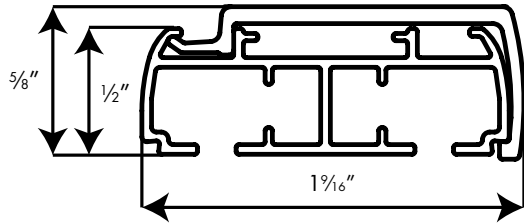

Envision "Smooth-Operator" Panel Track System SPECIFICATIONS

PANEL TRACK SHADES

Inside Mount Hardware Profiles

Four separate panel track profiles are available depending on the number of panels ordered.

Two Track System

Two channel tracks are used for:
2 panel side stack
4 panel split stack

Mounting Dimensions

Minimum depth for flush inside mount: $1\frac{1}{16}$ "
Minimum depth required for shallow mounting: $1\frac{1}{4}$ "