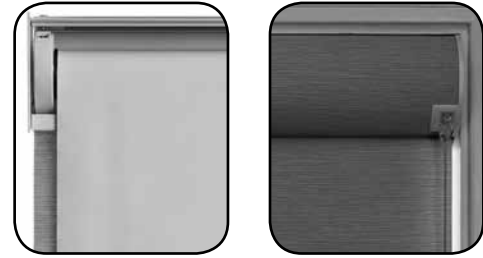

Please Note: For outside mount shades with Retractable Cord, the recommended overlap is the ordered width PLUS 2".

Retractable Cord Operation

The clutch can be ordered to the right or left of of the shade so the pull cord is easy to reach.

To raise, simply pull the cord straight down until it reaches full extension and then allow the cord to retract completely into the head rail. Each stroke partially raises the shade. The shade can be stopped at any point while raising.

To lower, simply pull the cord out towards you until it reaches full extension and then allow the cord to retract completely into the head rail. Each stroke partially lowers the shade. The shade can be stopped at any point while lowering.

The Light Filtering or Blackout Liner on Inside Mount Retractable Cord shades have a 3/4" light gap on the operation side.