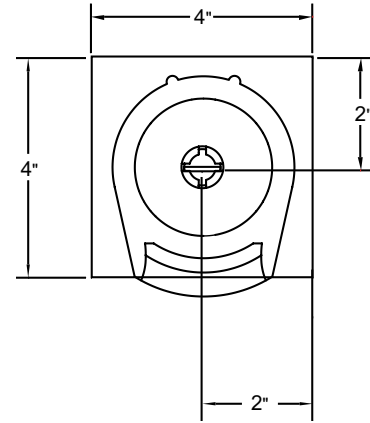

Envision Roller Shades

4" R-SERIES FASCIA HEAD RAIL

Hardware Features	
Fascia Colors:	Black, Bronze, Satin Nickel, White and Ivory. Dust Cover Not Available.
Roll Style:	Standard only
Bead Cord Style and Color:	White, black, bronze or steel bead chain
Bottom Rail Style:	Fabric Wrapped or Exposed Bottom Rail
Bottom Rail Color:	Fabric Wrapped: White, vanilla, bronze, black or brushed aluminum Exposed: White, vanilla, bronze, black or brushed aluminum
Motorization	Simplicity Rechargeable Motorization is NOT available.
Head Rail Surcharge	See price grids for surcharge information.

Mounting Dimensions	
Minimum depth for flush inside mount including installation brackets: 4"	
Minimum surface height required for outside mount: 4"	

Four Inch Fascia Finished Dimensions (+/- 1/8")	Standard Tube (1 1/2" diameter)	Oversized Tube (2" diameter)

Inside Mount

Bracket to Bracket Measurement:	Ordered width minus 3/16"	Ordered width minus 3/16"
End to End Roller Width:	Ordered width minus 1 3/8"	Ordered width minus 1 3/8"
Fabric Width:	Ordered width minus 1 7/16"	Ordered width minus 1 7/16"
Bottom Rail Width:	Ordered width minus 1 7/16"	Ordered width minus 1 7/16"

Outside Mount

Bracket to Bracket Measurement:	Ordered width plus 3/16"	Ordered width plus 3/16"
End to End Roller Width:	Ordered width minus 1"	Ordered width minus 1"
Fabric Width:	Ordered width minus 1 1/16"	Ordered width minus 1 1/16"
Bottom Rail Width:	Ordered width minus 1 1/16"	Ordered width minus 1 1/16"

Side and Exact Mount

Bracket to Bracket Measurement:	Ordered width	Ordered width
End to End Roller Width:	Ordered width minus 1 3/16"	Ordered width minus 1 3/16"
Fabric Width:	Ordered width minus 1 1/4"	Ordered width minus 1 1/4"
Bottom Rail Width:	Ordered width minus 1 1/4"	Ordered width minus 1 1/4"