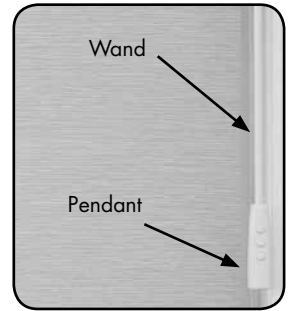

Programming the favorites position is completed after shade installation.

Please refer to the installation instructions at comfortexdealers.com.

PowerTouch™ Rechargeable Appearance

- The PowerTouch™ Rechargeable wand in a Designer Cassette is attached to the head rail and requires no additional mounting.
- The No Head Rail PowerTouch™ Rechargeable wand must be attached to the motor before mounting.
- The wand and pendant hangs down the front of the shade.
- The top and bottom buttons lift and lower the shade to the upper and lower limits. The center button is the favorites and stop button.
- Pendant is 2½" long.