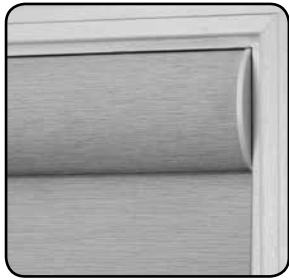

Head Rail with Inside Mount