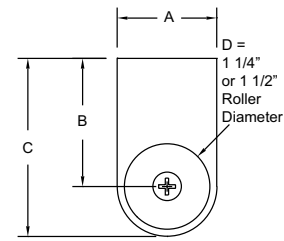

Head Rail Consistency (Heavier fabrics varies by fabric)

Fabric will add an average of ⅛" to the diameter of the tube for every 10" of fabric rolled onto the tube. Contact Technical Services if additional services are needed.

Hardware Features

Roll Style:	Standard or reverse (reverse roll information is found on page 88)
Hardware Color	White, Ivory, Black, Satin Nickel and Bronze (brackets are white or black)
Bracket Covers	White, Ivory, Black, Satin Nickel and Bronze
Bottom Rail Style:	Fabric Wrapped or Exposed Bottom Rail
Bottom Rail Color:	Fabric Wrapped: White, vanilla, bronze, black or brushed aluminum Exposed: White, vanilla, bronze, black or brushed aluminum
Cordless Tassels and Pulls:	See page 93 for colors and styles.
Motorization	Cordless Roller with Deco-Bar cannot be motorized.
Cordless Surcharge	See price grids for Cordless surcharge information.

Mounting Dimensions

- Minimum depth for flush inside mount including installation brackets: 1 ¾"
- Minimum inside mounting height: 1 ¼"
- Minimum outside mounting height: 1"

Cordless Roller with Deco-Bar Finished Dimensions (+/- 1/8")

Inside Mount

Head Rail Measurement:	Ordered width minus ⅜" (measurement includes end brackets)
Fabric Width:	Ordered width minus 1 ⅜"

Inside Mount with Bracket Covers

Head Rail Measurement:	Ordered width minus 7/16"
Fabric Width:	Ordered width minus 1 1/16"

Outside Mount

Head Rail Measurement:	Ordered width plus ⅜" (measurement includes end brackets)
Fabric Width:	Ordered width minus 7/16"

Side Mount

Head Rail Measurement:	Ordered width minus 1 1/16" (measurement includes end brackets)
Fabric Width:	Ordered width minus 1 5/16"

Exact End to End Mount

Head Rail Measurement:	Ordered width (measurement includes end brackets)
Fabric Width:	Ordered width minus 5/8"