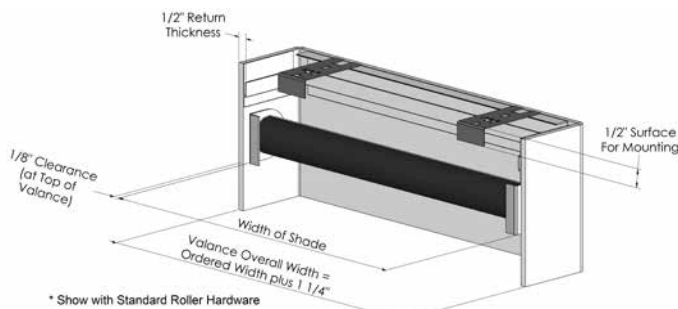

Envision Roller Shades

HIGHLIGHTS VALANCE

Highlights Ordering and Measuring Instructions

Outside Mount Valance ordered SEPARATELY

- An outside mount Highlights Valance will come with its own set of mounting brackets. In most scenarios, the valance brackets must be installed separately from the shade.
- Measure the width of the area you wish to cover. Be sure to add extra space if you have window trim or extra wall space you'd like to cover.
- **Please Note:** When ordering outside mount valances, the finished overall width of your valance will be your ordered width plus 1 1/4" (see Figures B and C).
- **Example:** An outside mount valance ordered at 36" wide will be made 37 1/4".
- **Please Note:** You will need 1/2" of surface area to mount your valance brackets (see Figure B).