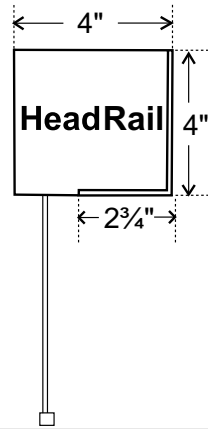

Envision Roller Shades

4" R-SERIES FASCIA HEAD RAIL

Hardware Features	
Fascia Colors:	Black, Bronze, Satin Nickel, White and Ivory. Dust Cover Not Available.
Roll Style:	Standard only
Bead Cord Style and Color:	White, black, bronze or steel bead chain
Bottom Rail Style:	Fabric Wrapped or Exposed Bottom Rail
Bottom Rail Color:	Fabric Wrapped: White, vanilla, bronze, black or brushed aluminum Exposed: White, vanilla, bronze, black or brushed aluminum
Motorization	Simplicity Rechargeable Motorization is NOT available.
Head Rail Surcharge	See price grids for surcharge information.

Mounting Dimensions	
Minimum depth for flush inside mount including installation brackets: 4"	
Minimum surface height required for outside mount: 4"	

Four Inch Fascia Finished Dimensions (+/- 1/8")	Standard Tube (1 1/2" diameter)	Oversized Tube (2" diameter)

Inside Mount

Bracket to Bracket Measurement:	Ordered width minus 3/16"	Ordered width minus 3/16"
End to End Roller Width:	Ordered width minus 1 3/8"	Ordered width minus 1 3/8"
Fabric Width:	Ordered width minus 1 7/16"	Ordered width minus 1 7/16"
Bottom Rail Width:	Ordered width minus 1 7/16"	Ordered width minus 1 7/16"

Outside Mount

Bracket to Bracket Measurement:	Ordered width plus 3/16"	Ordered width plus 3/16"
End to End Roller Width:	Ordered width minus 1"	Ordered width minus 1"
Fabric Width:	Ordered width minus 1 1/16"	Ordered width minus 1 1/16"
Bottom Rail Width:	Ordered width minus 1 1/16"	Ordered width minus 1 1/16"

Side and Exact Mount

Bracket to Bracket Measurement:	Ordered width	Ordered width
End to End Roller Width:	Ordered width minus 1 3/16"	Ordered width minus 1 3/16"
Fabric Width:	Ordered width minus 1 1/4"	Ordered width minus 1 1/4"
Bottom Rail Width:	Ordered width minus 1 1/4"	Ordered width minus 1 1/4"