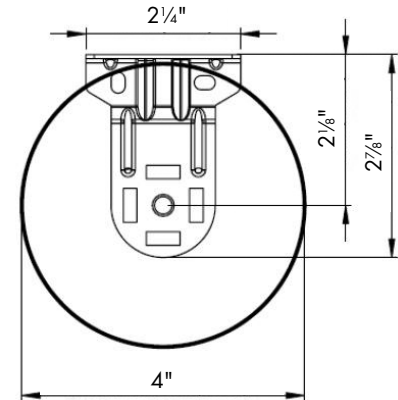

Envision Roller Shades STANDARD SKYLINE HARDWARE SYSTEM

ROLLER SHADES

Hardware Features			
Roll Style:	Standard or reverse (reverse roll information is found on page 88)		
Bead Chain Color:	White, Black, Ivory, Satin Nickel and Bronze		
Clutch Color:	White, Black, Ivory, Satin Nickel and Bronze		
Bracket Cover Colors:	White, Black, Ivory, Satin Nickel and Bronze		
Bracket Colors:	White, Black, Ivory and Bronze		
Bottom Rail Style:	Fabric Wrapped or Exposed Bottom Rail		
Bottom Rail Color:	Fabric Wrapped: White, Black, Ivory, Brushed Aluminum and Bronze Exposed: White, Black, Ivory, Brushed Aluminum and Bronze		
Motorization	Skyline Standard Roller Hardware can be motorized with Simplicity Rechargeable Motorization, Low Voltage Hardwired Motorization or PowerTouch™ Rechargeable.		
Mounting Dimensions			
The standard 1" and 1 1/2" tubes are available with two brackets in 1 5/8" or 2 1/8" projection.			
Minimum depth for flush inside or side mount including brackets covers: 2 1/2"			
The oversized 2" tube is available with one bracket in a 2 1/8" projection.			
Standard Roller Finished Dimensions (+/- 1/8")	Standard Tube Cord Loop (1" and 1 1/2" diameter)	Standard Tube Motorized (1 1/2" diameter)	Oversized Tube Cord Loop (2" diameter)
Inside Mount			
Bracket to Bracket Measurement:	Ordered width	Ordered width	Ordered width
End to End Roller Width:	Ordered width minus 1"	Ordered width minus 1 1/8"	Ordered width minus 1 1/16"
Fabric Width:	Ordered width minus 1 1/16"	Ordered width minus 1 3/16"	Ordered width minus 1 1/8"
Bottom Rail Width:	Ordered width minus 1 1/16"	Ordered width minus 1 3/16"	Ordered width minus 1 1/8"
Outside Mount and Inside Mount with Bracket Covers			
End Cap Cover to End Cap Cover:	Ordered width	Ordered width	Ordered width
Bracket to Bracket Measurement:	Ordered width minus 1/8"	Ordered width minus 1/4"	Ordered width minus 1/8"
End to End Roller Width:	Ordered width minus 1 1/8"	Ordered width minus 1 1/4"	Ordered width minus 1 3/16"
Fabric Width:	Ordered width minus 1 3/16"	Ordered width minus 1 5/16"	Ordered width minus 1 1/4"
Bottom Rail Width:	Ordered width minus 1 3/16"	Ordered width minus 1 5/16"	Ordered width minus 1 1/4"