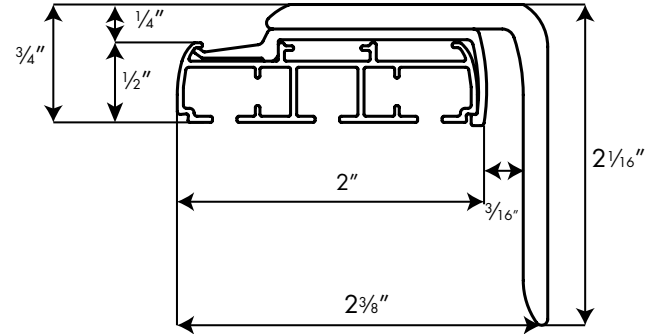

Three Track System

Three channel tracks are used for:
3 panel side stack
Not available for split stack

Mounting Dimensions
Minimum height required for outside mounting: 2 1/16"
Extension Bracket projects back of bracket 2 3/16" from wall