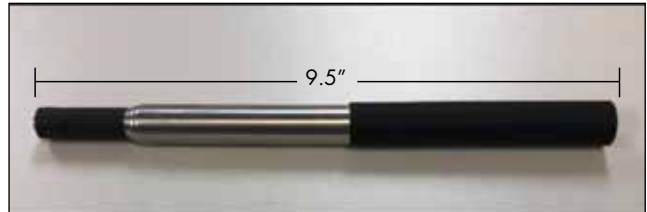

EZ Charge Wand | CKIT077
Order with the EZ Charge Wall Mount Receiver Kit