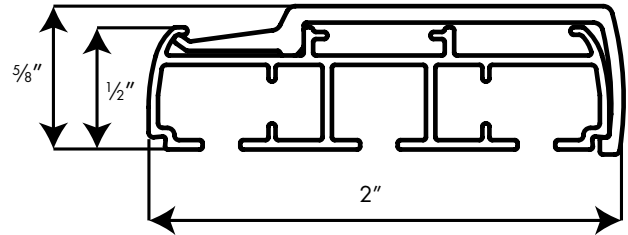

Three Track System

Three channel tracks are used for:
3 panel side stack
Not available for split track

Mounting Dimensions

Minimum depth for flush inside mount: 2"
Minimum depth required for shallow mounting: $1\frac{7}{16}$ "