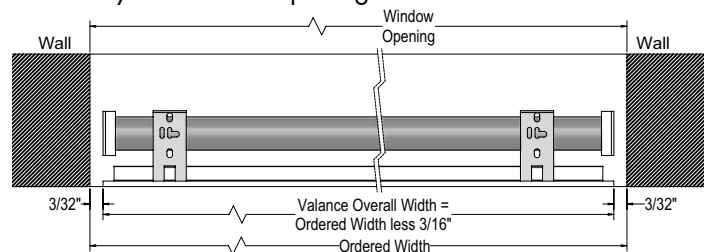

Figure A

Mounting Information for Highlight Valances with Returns Size Options

Mount Type	Return Size	Mounting Depth Required	Inside Valance Depth Clearance Provided	Comments
Inside Mount	None	3" for flush	N/A	Mounted inside window opening
Shallow Mount	1 1/2"	1 1/2"	7/8"	Outside Mount with bracket mounted inside window opening
Shallow Mount	2"	1"	1 3/8"	Outside Mount with bracket mounted inside window opening
Shallow Mount	2 1/2"	1/2"	1 7/8"	Outside Mount with bracket mounted inside window opening
Outside Mount	3"	1/2" surface height	2 3/8"	Valance will be mounted outside window opening
Outside Mount	4"	1/2" surface height	3 3/8"	Valance will be mounted outside window opening
Outside Mount	5"	1/2" surface height	4 3/8"	Valance will be mounted outside window opening
Outside Mount	6"	1/2" surface height	5 3/8"	Valance will be mounted outside window opening