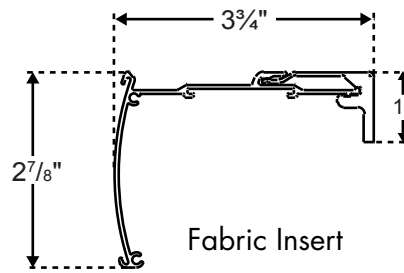

Envision Roller Shades

RETRACTABLE CORD HARDWARE SYSTEM | DESIGNER CASSETTE

ROLLER SHADES

Hardware Features	
Roll Style:	Standard only
Head Rail Color:	White, Ivory, Black, Satin Nickel and Bronze with Smooth Face Insert Strip or Fabric Wrapped Designer Cassette. Retractable Cord Clutch is available in White and Black only
Bottom Rail Style:	Fabric Wrapped or Exposed Bottom Rail
Bottom Rail Color:	Fabric Wrapped: White, vanilla, bronze, black or brushed aluminum Exposed: White, vanilla, bronze, black or brushed aluminum
Bead Chain Color:	Cord and Tassel are coordinated with all Envision fabrics

Mounting Dimensions	
Minimum depth for flush inside mount including installation brackets: 3 3/4"	
Minimum depth required for shallow mounting: 1"	
Minimum depth for side mount: 1 1/8" • Maximum shade width for side mount: 48"	
Minimum height required for outside mounting: 1"	

Designer Cassette Finished Head Rail Measurements for Retractable Cord (+/- 1/8")

Inside Mount	
Head Rail Measurement:	Ordered width minus 3/16" (measurement includes end caps)
Outside Mount	
Head Rail Measurement:	Ordered width plus 3/16" (measurement includes end caps)
Side Mount	
Head Rail Measurement:	Ordered width minus 1 1/16" (measurement includes end caps)
Exact End to End Mount	
Head Rail Measurement:	Ordered width (measurement includes end caps)

Designer Cassette Finished Fabric Measurements

Mount	Retractable Cord
Inside Mount:	Ordered width minus 1 7/16"
Outside Mount:	Ordered width minus 1 1/16"
Side Mount:	Ordered width minus 1 15/16"
Exact End to End Mount:	Ordered width minus 1 1/4"