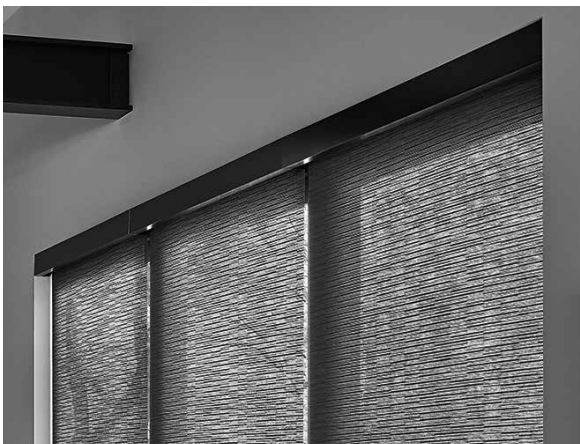

Side by Side Mounting Option with Skyline

A Side by Side Mounting option is available with the Skyline Bracket system. Large expanses of windows with no trim between can now have roller shades that share brackets for an improved light gap.

Side by side shade are available with Simplicity Motorization and Simplicity Rechargeable Motorization, as well as PowerTouch Rechargeable. For configuration with three or more shades, the motor will always be placed on the right hand side. The Side by Side Mounting option for three or more shades is not available for Cord Loop operation.

Brackets come in the same four colors as a Skyline Standard roller shade: White, Black, Ivory and Bronze.

Bracket covers for the two outer shades are the same colors available for a Skyline Standard roller shade: White Black, Ivory, Bronze and Satin Nickel.

Pricing Example:

For Satin Nickel Two-on-One No Head Rail Shades with PowerTouch Rechargeable:

36 x 60 Phifer 7450 = $356 (x2)	= $712
Add Satin Nickel Skyline Surcharge = $42 (x2)	= $84
Add PowerTouch Rechargeable = $179 (x2)	= $358
TOTAL LIST PRICE BEFORE DEALER DISCOUNT	= $1,154

No Head Rail Shades Beneath a Single Seamless 4" Skyline Fascia

Side by Side Shades with Simplicity Motorization can be ordered beneath a single, seamless 4" Skyline Fascia. Two-on-one No Head Rail Shades with cordloop or motorization is also available beneath a single 4" Skyline Fascia. Maximum width of a single fascia is 192". See above for available hardware options.

Pricing Example:

For Satin Nickel Two-on-One No Head Rail Shades with PowerTouch Rechargeable and 4" Skyline Fascia:

36 x 60 Phifer 7450 = $356 (x2)	$712
Add Satin Nickel Skyline Surcharge = $42 (x2)	$84
Add PowerTouch Rechargeable = $179 (x2)	$358
Add 72" Skyline Fascia =	$192
TOTAL LIST PRICE BEFORE DEALER DISCOUNT	$1,346