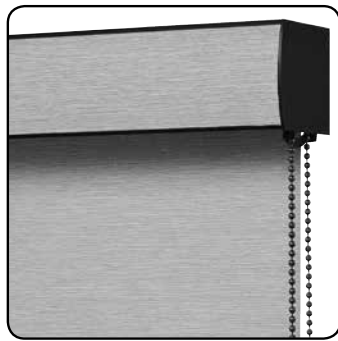

Envision Roller Shades

INSERT STRIP, SMOOTH FACE OR FABRIC WRAP | DESIGNER CASSETTE

Insert Strip