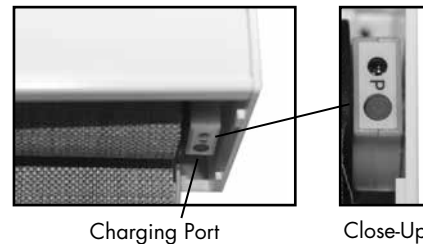

Dual Roller Shades

No special installation hardware or wiring requirements are needed. See pages 90-91 for mounting information.

Designer Cassette Hardware

No special installation hardware or wiring requirements are needed. See page 94 for mounting information.

4" Skyline Fascia Hardware

No special installation hardware or wiring requirements are needed. See page 100 for mounting information

Simplicity Rechargeable Motor Batteries

The battery for the integrated rechargeable simplicity motor system is integrated within the motor casing and is fully concealed by the roller tube.

Rechargeable battery comes fully charged from the factory.

Battery Wand Mounting is Not Required

No external battery wand is required to operate an Envision Roller Shade with Simplicity Rechargeable Motorization.

Simplicity Rechargeable Motor Battery Life

Rechargeable battery is built into the motor.

The average battery charge will last 6-12 months based on an average sized shade raised and lowered once per day. The life of the battery charge will vary based on the type of window covering selected, the size and weight of the window covering and the number of times the shade is operated on a daily basis.

The battery can be recharged up to 500 times. It takes approximately 5 hours to recharge the motor when fully depleted.

White and Black Adapters for Skyline Motorization with no head rail

Battery Charger for Simplicity Rechargeable Motors

An 8.4 Volt charger requires a standard power outlet to recharge the battery. The charger must be specified when ordering a Simplicity Rechargeable shade. The charger plugs into the charging port of the motor.