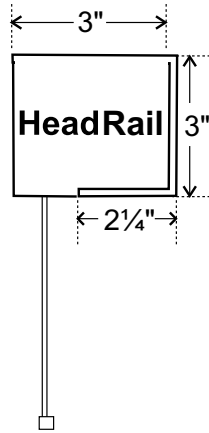

Envision Roller Shades

3" R-SERIES FASCIA HEAD RAIL

Hardware Features		
Fascia Colors:	Black, Bronze, Satin Nickel, White and Ivory. Dust Cover Not Available.	
Roll Style:	Standard only	
Bead Chain Color:	White, black, bronze or steel bead chain	
Bottom Rail Style:	Fabric Wrapped or Exposed Bottom Rail	
Bottom Rail Color:	Fabric Wrapped: White, vanilla, bronze, black or brushed aluminum Exposed: White, vanilla, bronze, black or brushed aluminum	
Motorization	Simplicity Rechargeable Motorization is NOT available.	
Head Rail Surcharge	See price grids for surcharge information.	
Mounting Dimensions		
Minimum depth for flush inside mount including installation brackets: 3"		
Minimum surface height required for outside mount: 3"		
Three Inch Fascia Finished Dimensions (+/- 1/8")	Standard Tube (1" and 1 1/2" diameter)	Oversized Tube (2" diameter)
Inside Mount		
Bracket to Bracket Measurement:	Ordered width minus 3/16"	Ordered width minus 3/16"
End to End Roller Width:	Ordered width minus 1 1/4"	Ordered width minus 1 3/8"
Fabric Width:	Ordered width minus 1 5/16"	Ordered width minus 1 7/16"
Bottom Rail Width:	Ordered width minus 1 5/16"	Ordered width minus 1 7/16"
Outside Mount		
Bracket to Bracket Measurement:	Ordered width plus 3/16"	Ordered width plus 3/16"
End to End Roller Width:	Ordered width minus 7/8"	Ordered width minus 1"
Fabric Width:	Ordered width minus 1 5/16"	Ordered width minus 1 1/16"
Bottom Rail Width:	Ordered width minus 1 5/16"	Ordered width minus 1 1/16"
Side and Exact Mount		
Bracket to Bracket Measurement:	Ordered width	Ordered width
End to End Roller Width:	Ordered width minus 1 1/16"	Ordered width minus 1 3/16"
Fabric Width:	Ordered width minus 1 1/8"	Ordered width minus 1 1/4"
Bottom Rail Width:	Ordered width minus 1 1/8"	Ordered width minus 1 1/4"