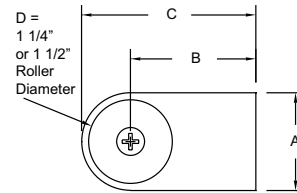

Head Rail Consistency (Heavier fabrics varies by fabric)

Fabric will add an average of ⅛" to the diameter of the tube for every 10" of fabric rolled onto the tube. Contact Technical Services if additional services are needed.

Hardware Features

Roll Style:	Standard or reverse (reverse roll information is found on page 88)
Hardware Color	White, Ivory, Black, Satin Nickel and Bronze (brackets are white or black)
Bracket Covers	White, Ivory, Black, Satin Nickel and Bronze
Bottom Rail Style:	Fabric Wrapped or Exposed Bottom Rail
Bottom Rail Color:	Fabric Wrapped: White, vanilla, bronze, black or brushed aluminum Exposed: White, vanilla, bronze, black or brushed aluminum
Cordless Tassels and Pulls:	See page 93 for colors and styles.
Motorization	Cordless Roller with Deco-Bar cannot be motorized.
Cordless Surcharge	See price grids for Cordless surcharge information.

Mounting Dimensions

- Minimum depth for flush inside mount including installation brackets: 1 ¾"
- Minimum inside mounting height: 1 ¼"
- Minimum outside mounting height: 1"

Cordless Roller with Deco-Bar Finished Dimensions (+/- 1/8")

Inside Mount

Head Rail Measurement:	Ordered width minus ⅜" (measurement includes end brackets)
Fabric Width:	Ordered width minus 1 ⅜"

Inside Mount with Bracket Covers

Head Rail Measurement:	Ordered width minus 7/16"
Fabric Width:	Ordered width minus 1 1/16"

Outside Mount

Head Rail Measurement:	Ordered width plus ⅜" (measurement includes end brackets)
Fabric Width:	Ordered width minus 7/16"

Side Mount

Head Rail Measurement:	Ordered width minus 1 1/16" (measurement includes end brackets)
Fabric Width:	Ordered width minus 1 5/16"

Exact End to End Mount

Head Rail Measurement:	Ordered width (measurement includes end brackets)
Fabric Width:	Ordered width minus 5/8"