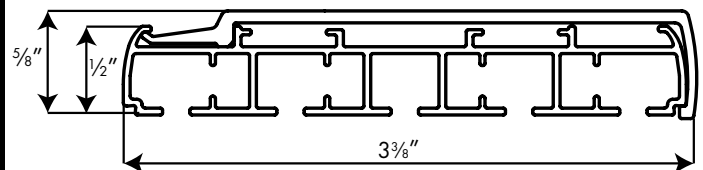

Five Track System

Five channel tracks are used for:
5 panel side stack
8 panel split stack

Mounting Dimensions

Minimum depth for flush inside mount: $3\frac{3}{8}$ "
Minimum depth required for shallow mounting: $2\frac{1}{4}$ "