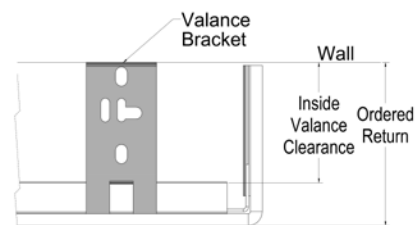

Valance Returns

- Seven return size options are available when ordering a Highlights Valance as a stand alone product.
- **Return Sizes:** To determine a return length, add the component dimensions (mounting brackets, etc.) up to the wall. Subtract the measurements from any protrusions (molding, etc.), then choose from one of the pre-determined return sizes (from the chart on page 112) that best fits your application.
- **Return Coverage**
  Ordered return size refers to the distance from the face of the valance to the back of return. See Figure G.

Figure G