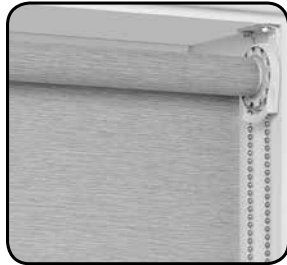

Envision Roller Shades Cord Loop Operation for Envision Roller Shades

Reverse Roll on Envision Roller Shades

A reverse roll option is available at no extra charge with all Envision Roller Shade fabrics on the Skyline and R-Series no head rail roller shades, and Cordless Roller with Deco-Bar Hardware.

The reverse roll allows the fabric to roll off the front of the roller instead of the back (the traditional style). The reverse roll conceals the roller for a contemporary, tailored appearance.

Standard Roll