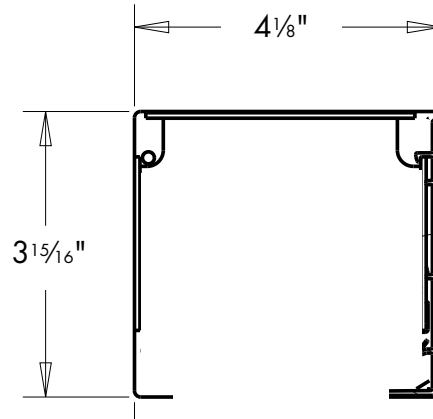

Envision Skyline Roller Shades

4" SKYLINE FASCIA WITH CORD LOOP & SIMPLICITY MOTORIZATION

ROLLER SHADES

Hardware Features		
Fascia Colors:	White, Black, Ivory, Satin Nickel and Bronze	
Roll Style:	Standard only	
Bead Cord Style and Color:	White, Black, Ivory, Satin Nickel and Bronze	
Bottom Rail Style:	Fabric Wrapped or Exposed Bottom Rail	
Bottom Rail Color:	Fabric Wrapped: White, Black, Vanilla, Brushed Aluminum and Bronze Exposed: White, Black, Vanilla, Brushed Aluminum and Bronze	
Tensioner Color:	White, Black, Ivory, Satin Nickel and Bronze	
Motorization	Skyline Standard Roller Hardware can be motorized with Simplicity Rechargeable Motorization, Low Voltage Hardwired Motorization or PowerTouch™ Rechargeable.	
Head Rail Surcharge	See price grids for surcharge information.	
Mounting Dimensions		
Minimum depth for flush inside mount including installation brackets: 4 1/8"		
Minimum surface height required for outside mount: 4"		
4" Inch Skyline Fascia cannot be installed as an inside mount with bracket covers. Bracket Covers are not provided for Inside Mount applications.		
Standard Roller Finished Dimensions (+/- 1/8")	Standard Tube (1" and 1 1/2" diameter)	Oversized Tube (2" diameter) (Motorization Not Available)
Inside Mount		
Bracket to Bracket Measurement:	Ordered width	Ordered width
End to End Roller Width:	Ordered width minus 1"	Ordered width minus 1 1/16"
Fabric Width:	Ordered width minus 1 1/16"	Ordered width minus 1 1/8"
Bottom Rail Width:	Ordered width minus 1 1/16"	Ordered width minus 1 1/8"
Outside Mount and Exact Mount		
End Cap Cover to End Cap Cover:	Ordered width	Ordered width
Bracket to Bracket Measurement:	Ordered width minus 1/8"	Ordered width minus 1/8"
End to End Roller Width:	Ordered width minus 1 1/8"	Ordered width minus 1 3/16"
Fabric Width:	Ordered width minus 1 3/16"	Ordered width minus 1 1/4"
Bottom Rail Width:	Ordered width minus 1 3/16"	Ordered width minus 1 1/4"