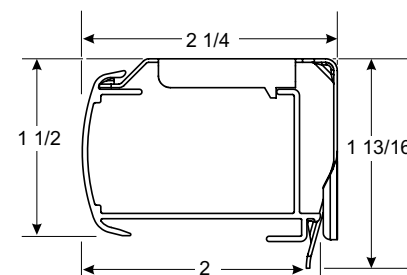

Cordloop Rail

Cord Loop Rail Dimensions

- Depth of rail: 2"
- Depth of rail and bracket: 2 1⁄4"
- Height of rail: 1 1⁄2"
- Height of bracket: 1 13⁄16"

HOBBLED ROMAN SHADES