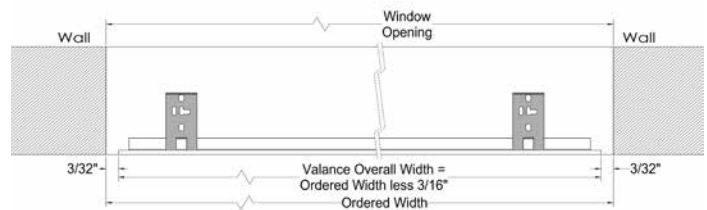

Stand Alone Valance with Return Size Options (Cont.)

Inside Mount

Figure E