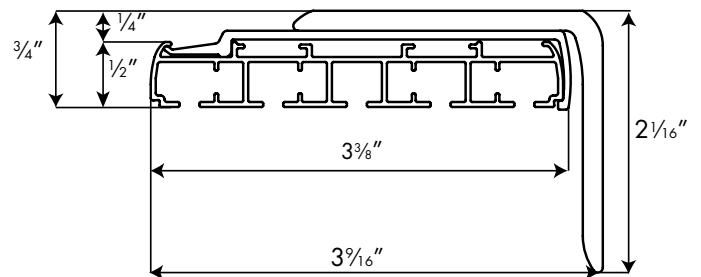

Five Track System

Five channel tracks are used for:
5 panel side stack
8 panel split stack

Mounting Dimensions
Minimum height required for outside mounting: 2 1/16"
Extension Bracket projects back of bracket 1 7/16" from wall

For outside mount brackets, Spacer blocks are available at 1/16" increments, up to two. Add to overall projection.
Example: For a four panel track, take 2 7/8" plus 1/16"