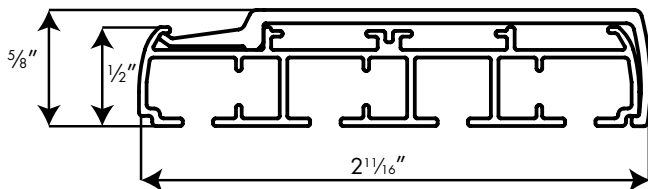

Four Track System

Four channel tracks are used for:
4 panel side stack
6 panel split stack

Mounting Dimensions

Minimum depth for flush inside mount: $2\frac{1}{16}$ "
Minimum depth required for shallow mounting: $2\frac{1}{16}$ "