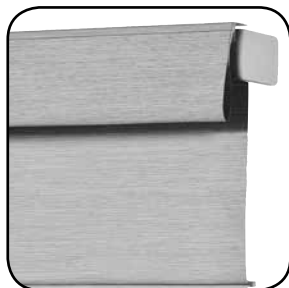

Envision Traditional Flat & Hobbled Roman Shades

HARDWARE OPTIONS

Envision Roman Shade Valance

- Each Envision Shade, regardless of hardware system, comes standard with its own 3" matching fabric valance.
- Inside mount Envision Roman Shade valances are built without returns.
- All outside mount Envision Roman Shades will come standard with a valance that includes 2½" valance returns. The valance returns wrap around the face of the valance concealing the ends of the head rail for a more finished look.
- The valance can be ordered without returns for outside mount applications when desired.

Inside Mount Valance