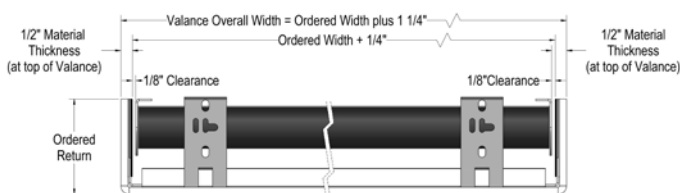

Outside Mount

Figure C