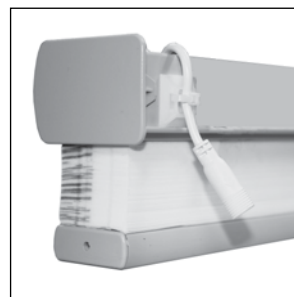

Power port on back of shade