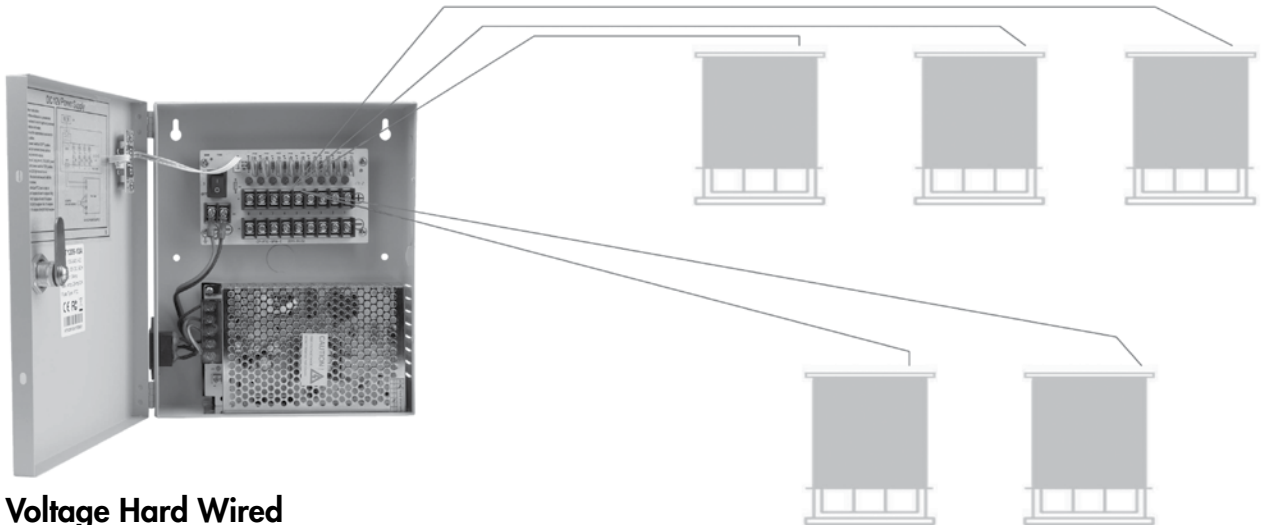

Envision Roller Shades with Simplicity Motorization

12V SIMPLICITY LOW VOLTAGE HARDWIRING SYSTEM

12V Low Voltage Hard Wired

Low Voltage hardwire powered motors are available for all Roller Shades up to a 1.5" tube. **Heavy Duty Motors are NOT available with Low Voltage Hard Wired Motorization.** The system offers a maintenance-free power option for Simplicity Motorized Shades. The Simplicity power transformer mounts in a safe dry location (such as your basement), out of sight, and provides power for up to nine individual shades per box.

Simplicity Motorized Upgrade and Surcharges
Standard Envision Discounts apply to motorized lift systems pricing.

Wall Mount Transformer

- Wall Mount Transformer $400.00

2 Conductor wires should be pre-installed by a licensed contractor according to local building codes, to connect power from the transformer to the shades.

Simply connect the wire adapters provided to connect the power wire to the Simplicity motor power input on the back of the shade, then connect the pre-run wires to the (+ / -) terminal block in the transformer box, and flip on the power switch.

- Product Dimension: 7.875" wide, 9.4" Tall, 2.45" deep
- Converts incoming 120V AC to outgoing 12V for up to 9 shades.

• Product Description:

- -12v10a 9ch
- -Input Voltage Range : AC90V-264V
- -Input Frequency Range : 50Hz-60Hz
- -Output Voltage Range : DC12V+/-5%
- -Output Current : 10 Ampere
- -Output Power : 120 Watt
- -Output Ripple&Noise : ≤42MV
- -Output Efficiency : ≥83%
- -Output Fuse Type : PTC
- -Output Fuse Rating : 2A
- -Environment Operatiing Amb.Temp : -30 ~45
  20%~90%RH
- -Environment Storage Temp : -40 ~85 10%~95%RH